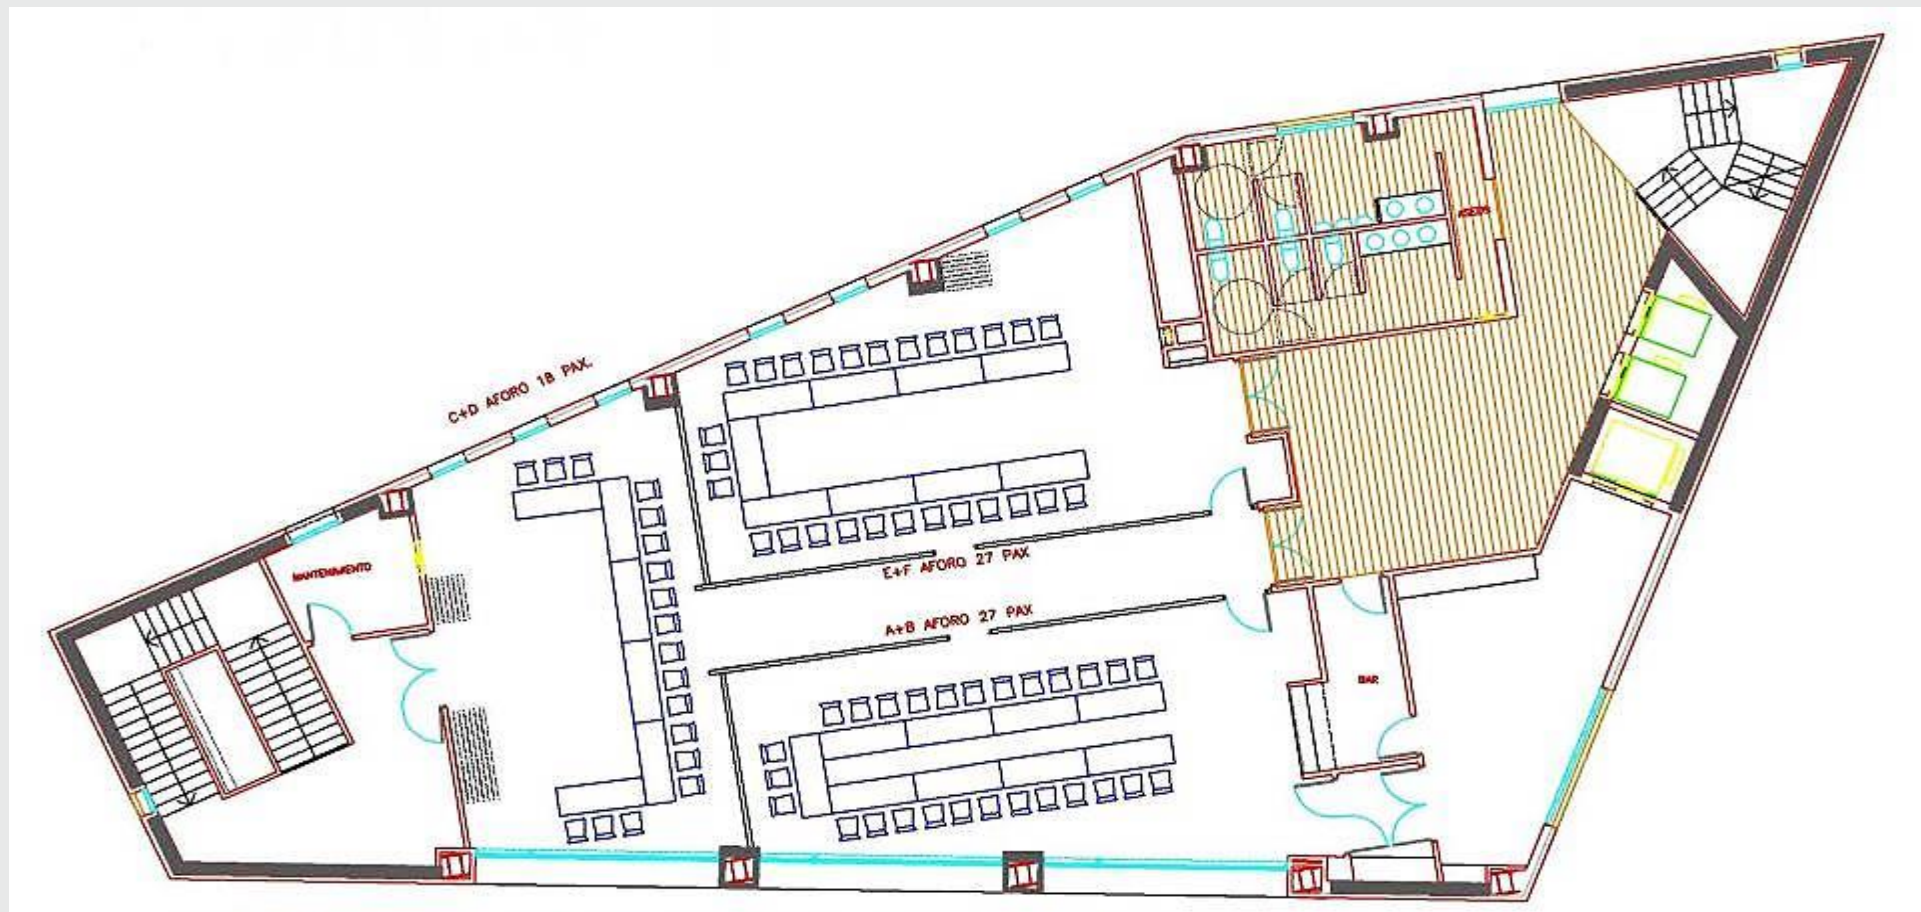

Room divisible with mobile soundproofing panels from 2 to 5 syndicate rooms, allowing meeting from 15 to 300 delegates depending of the set-up of each room. A Conference Secretary area and registration desk is also available.

Mediterraneo Meeting Room

- . Located on the first floor, 245 m² movable walls up to 6 breakout rooms, all of them are diaphanous, daylight and built-in audiovisual equipment
- . Ideal for banquets
- . Perfect sea views

SALONES <i>MEETING ROOMS</i>	SUP. m ² <i>Sq. Mts</i>	SUP. pies <i>Sq. Mts</i>	ALTURA <i>HEIGHT</i>	PLANTA <i>FLOOR</i>	DIVISIBLE <i>DIVISIBLE</i>	COCKTAIL <i>CÓCTEL</i>	TEATRO <i>THEATER</i>	ESCUELA <i>CLASSROOM</i>	BANQUETE <i>BANQUET</i>	CABARET <i>CABARET</i>	EN "U" <i>"U" SHAPE</i>
MEDITERRANEO	245,87	2.646	3,19	1	SI / 6	220	310	146	144	75	51
SALA A	41,90	451	3,19	1	NO	30	40	18	16	10	15
SALA B	31,79	342	3,19	1	NO	20	30	18	12	5	9
SALA C	24,73	266	3,19	1	NO	10	18	6	10	5	9
SALA D	26,81	288	3,19	1	NO	10	20	6	10	5	9
SALA E	38,55	415	3,19	1	NO	30	38	18	12	5	15
SALA F	43,70	470	3,19	1	NO	30	40	18	16	10	15
TORREMOLINOS	239,81	2.580	3,94	0	SI / 5	240	300	155	152	85	45
SALA A	38,86	418	3,94	0	NO	35	42	12	24	10	12
SALA B	31,79	342	3,94	0	NO	30	34	12	20	5	9
SALA C	65,49	705	3,94	0	NO	60	74	24	40	15	18
SALA D	38,55	415	3,94	0	NO	30	42	12	24	10	12
SALA E	39,65	427	3,94	0	NO	30	40	18	24	10	15
MÁLAGA	360,31	3.877	4,24	-1	NO	300	400	220	220	145	63
PONIENTE	80,64	867	2,90	0	NO	40	50	40	32	15	25
LEVANTE	80,64	867	2,90	0	NO	40	50	40	32	15	25