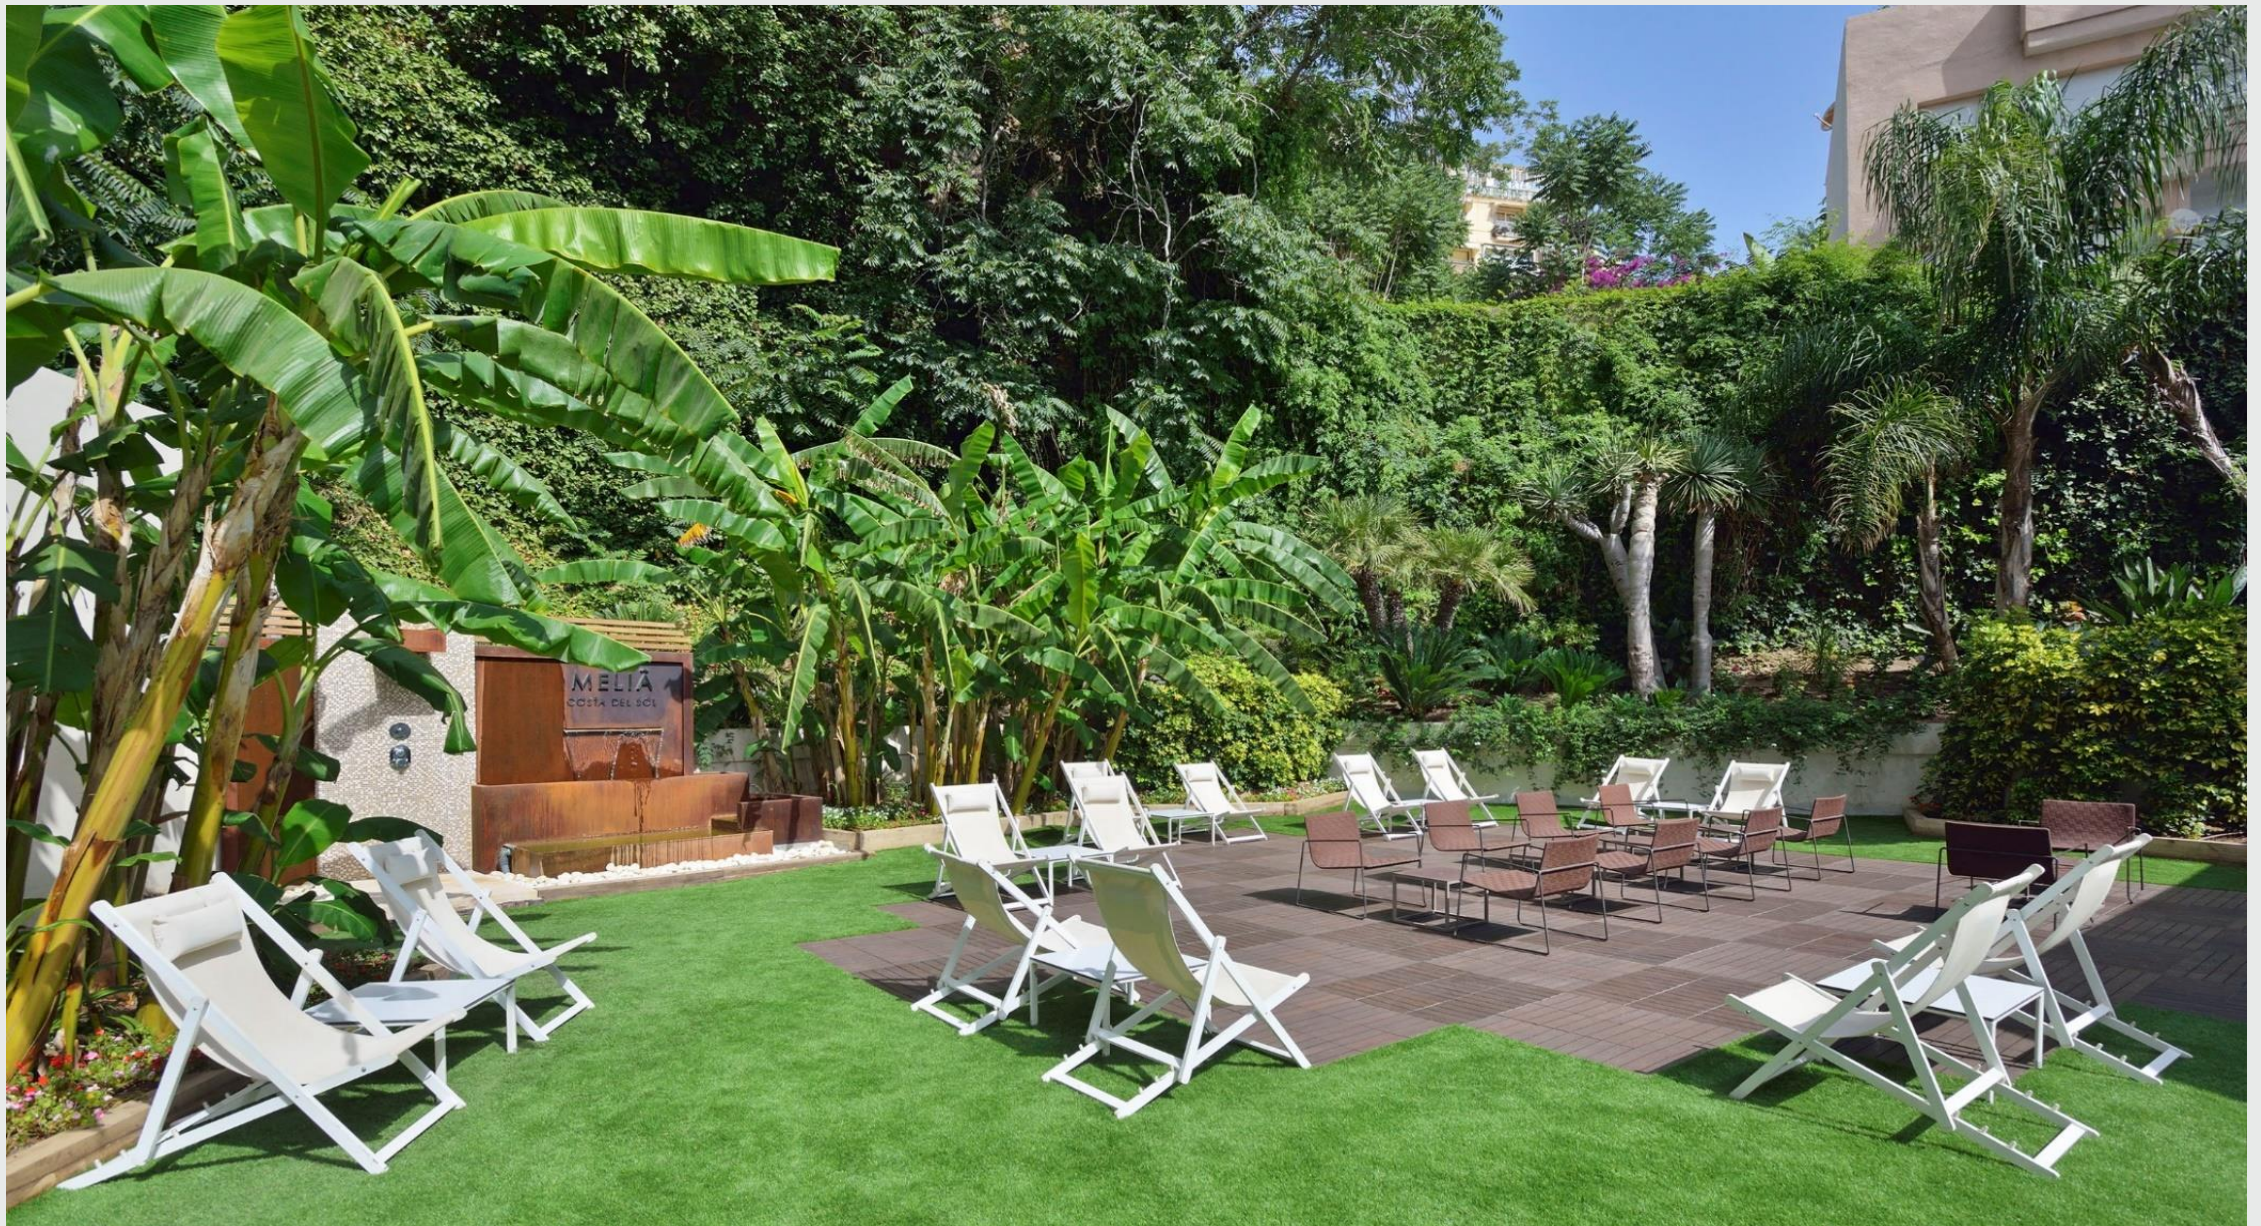

Gastronomic Experiences

Proa Restaurant

Buffet Restaurant

Central Bar

- An ideal place for events, with outdoors spaces as the exclusive garden and the terrace of the swimming pool in front of the sea.
- Enjoy our selected Cocktails and live music in the evenings.

Piscina Central

Rooftop Sky & Sea

An exclusive area with more than 1.200 m²

Reserved just for adults with Pool, Bar – Restaurant –
with terrace and different spaces to enjoy activities
and Events.

MELIÀ
COSTA DEL SOL