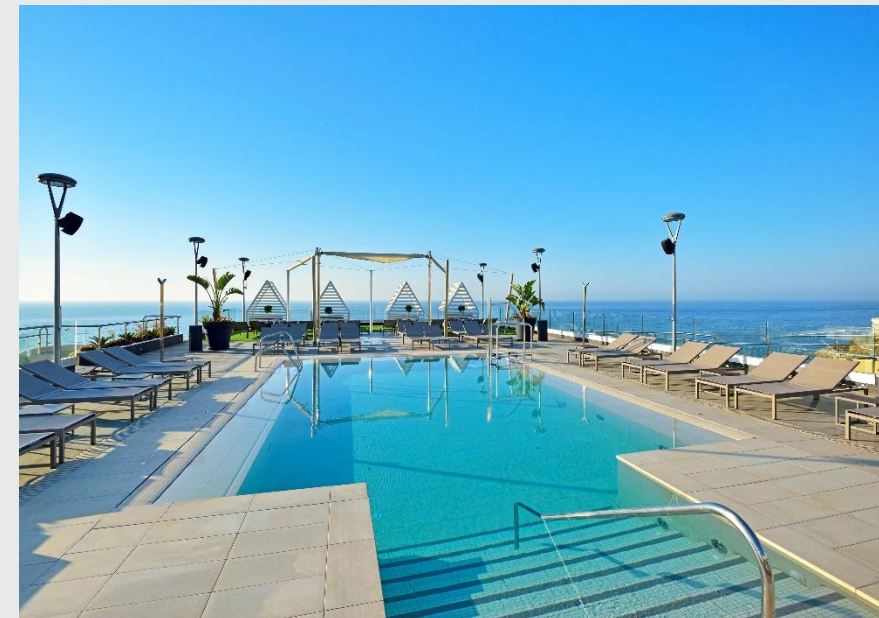

LEVEL

T H E L E V E L

The Level is to add value

The Level is an area
designed exclusively for you.

- Private reception
- Private breakfast
- Open bar with snacks, drinks y
Nespresso®
- Solarium with private pool for The
Level guests
- 30% off in the water circuit of our
Thalasso- Spa